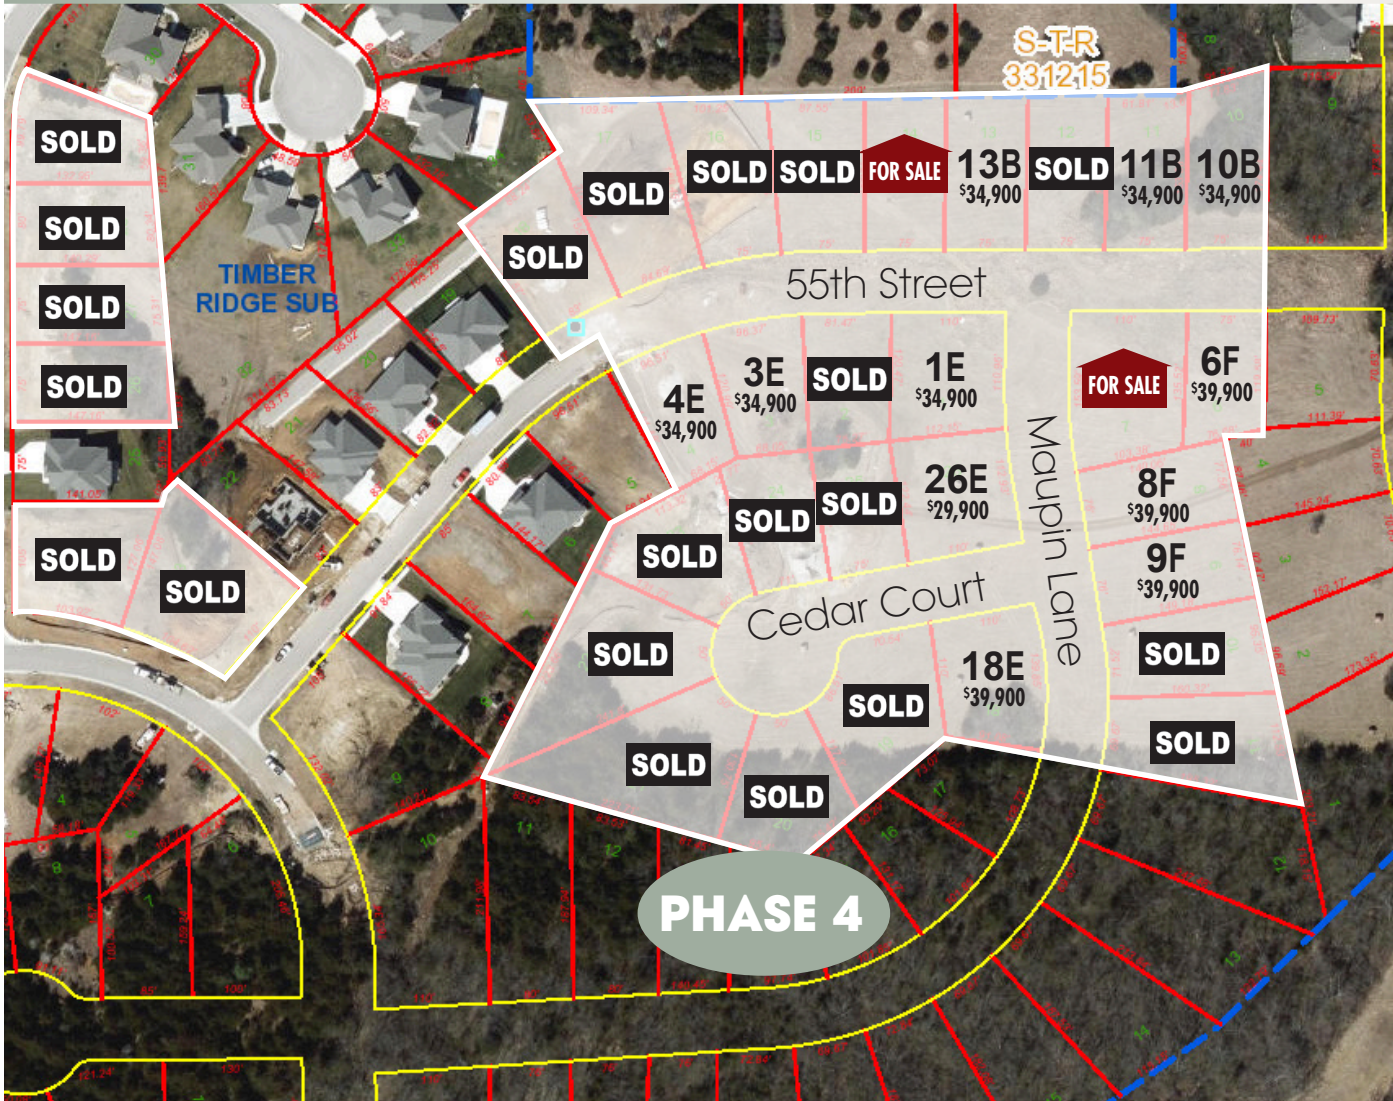

TIMBER RIDGE

www.dultmeierhomes.com

Phase 4
now open!

Dultmeier Homes
exclusive estate
homes off 53rd &
Wanamaker

Dultmeier Homes builds more than homes, we build neighborhoods. We offer a wide array of floor plans, personal concierge and designer to make the process easy—with over 60 years of experience and protected equity because your developer is also your builder!