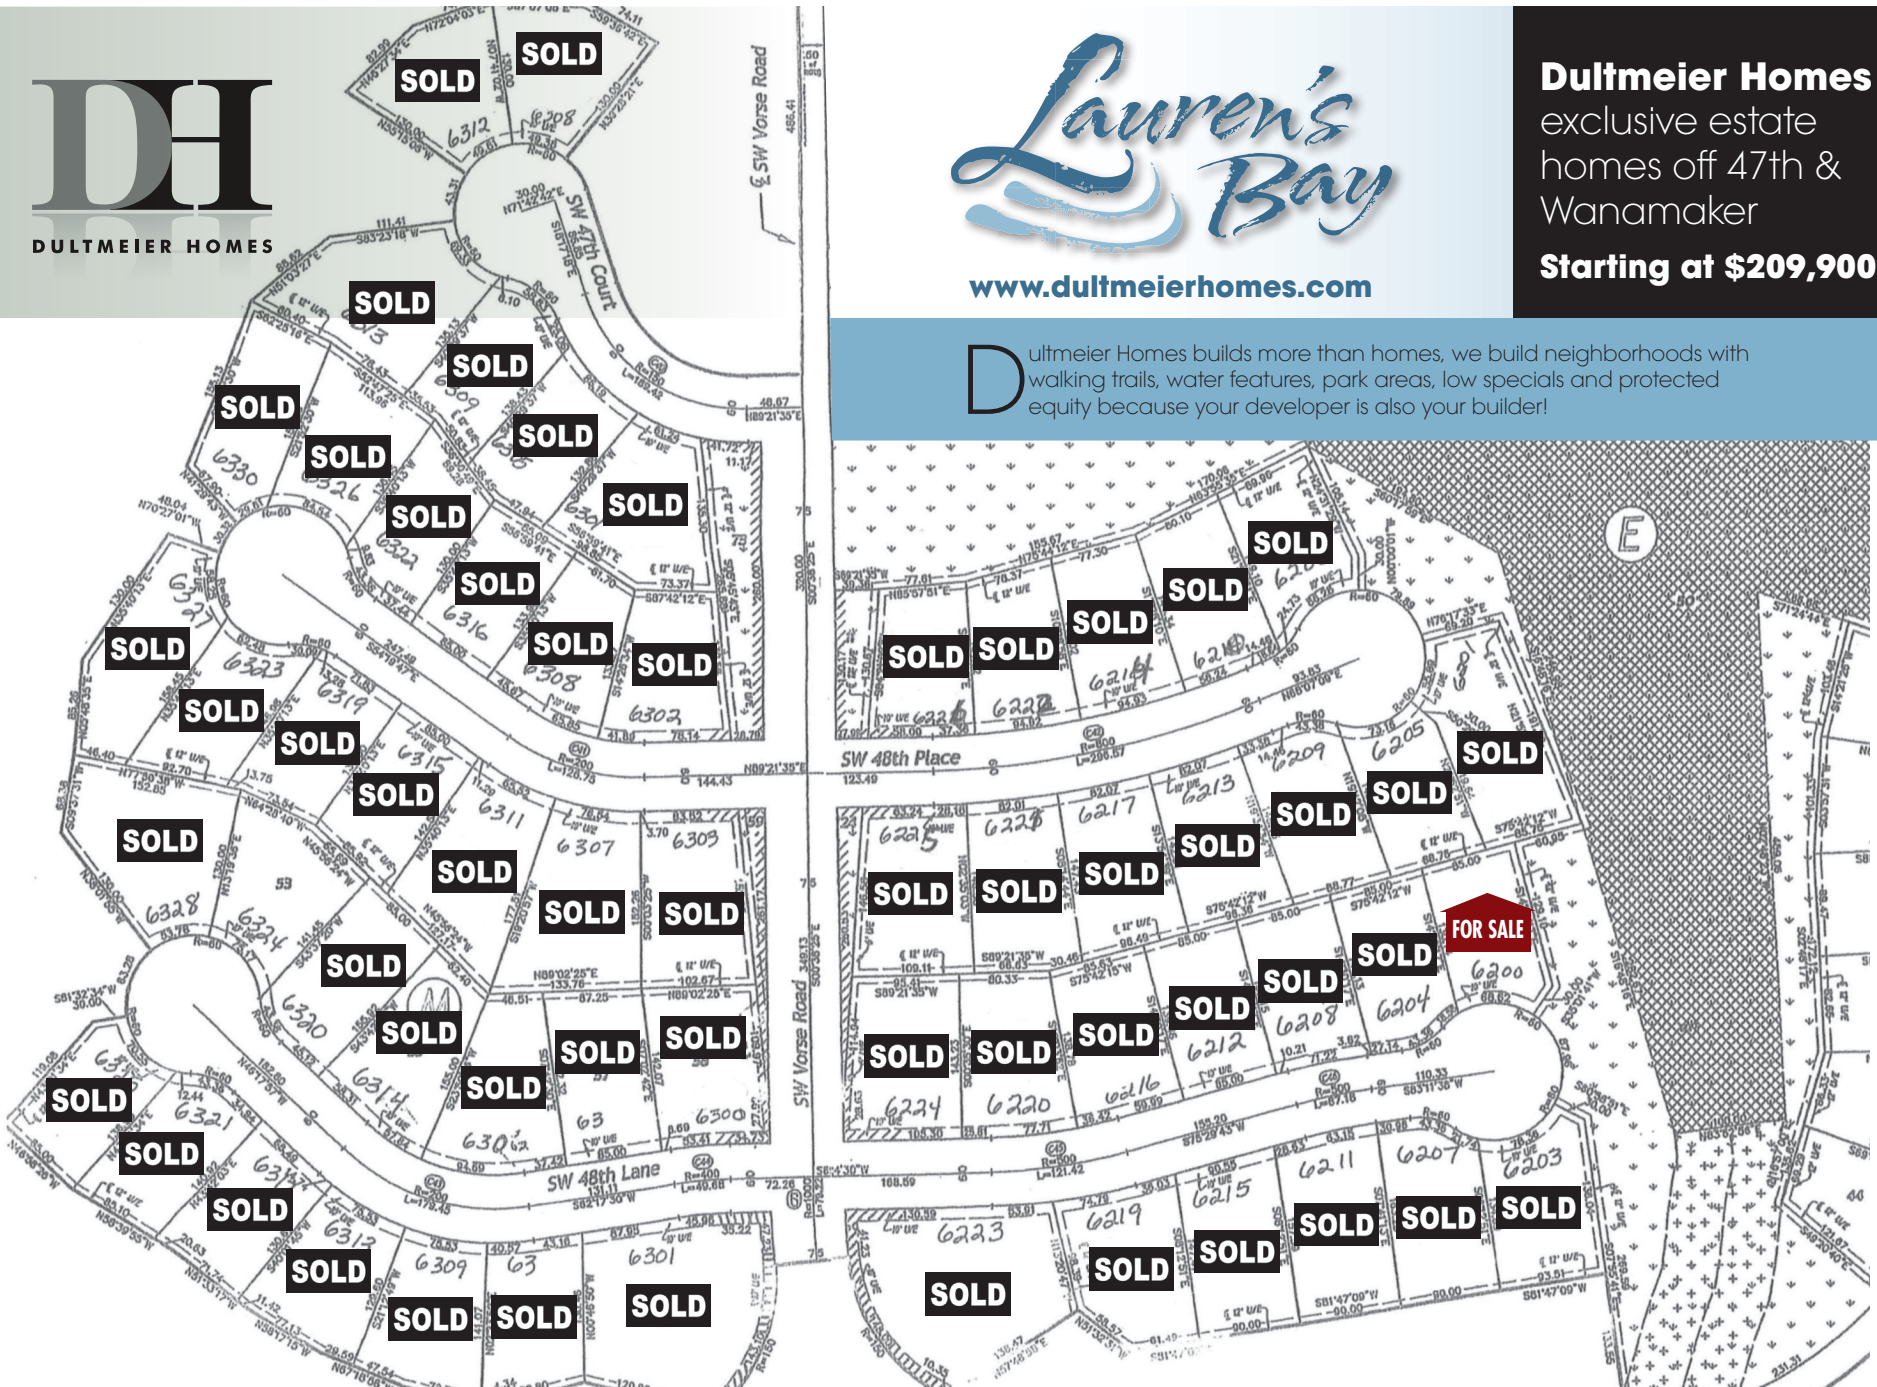

**Dultmeier Homes**  
exclusive estate  
homes off 47th &  
Wanamaker  
**Starting at \$209,900**

[www.dultmeierhomes.com](http://www.dultmeierhomes.com)

Dultmeier Homes builds more than homes, we build neighborhoods with walking trails, water features, park areas, low specials and protected equity because your developer is also your builder!