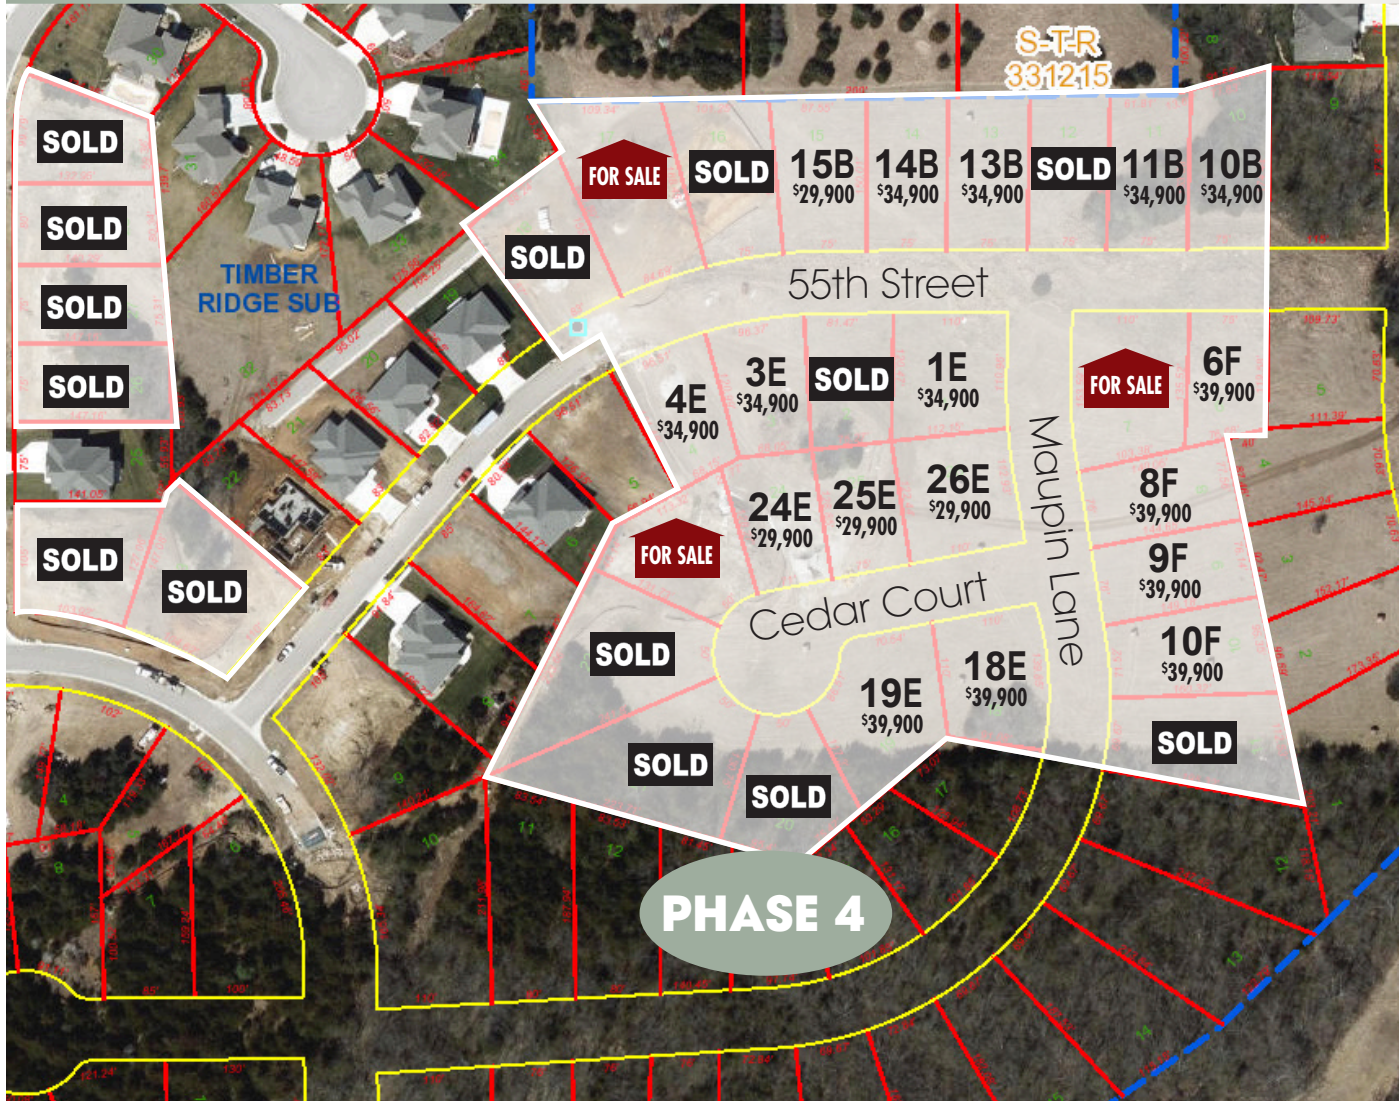

TIMBER RIDGE

www.dultmeierhomes.com

Phase 4
now open!

Dultmeier Homes
exclusive estate
homes off 53rd &
Wanamaker

Dultmeier Homes builds more than homes, we build neighborhoods. We offer a wide array of floor plans, personal concierge and designer to make the process easy—with over 60 years of experience and protected equity because your developer is also your builder!